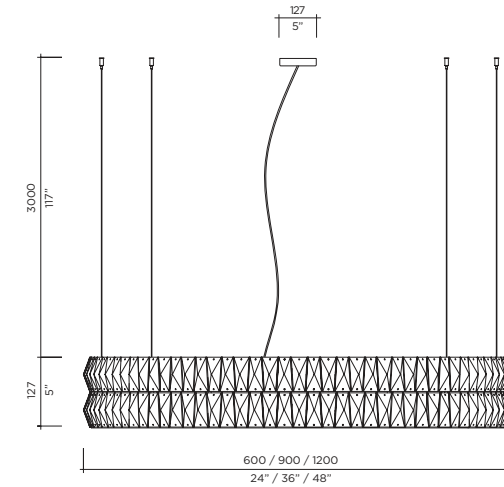

OPTIONS

Model Gia Round Suspension
Size 600, 900, 1200
Ref. # SM.07.281
MM.07.281
GM.07.281
Lamp G9 Bi-Pin Halogen (120V/220V)
6 x 25W (600)
10 x 25W (900)
12 x 25W (1200)
LED
6 x 25W equivalent
10 x 25W equivalent
12 x 25W equivalent