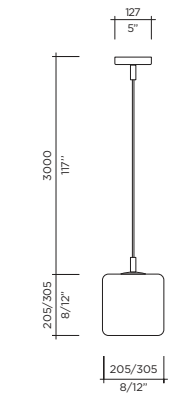

FINISHES

SILVER 12

COPPER 22

GOLD 24

Model **H2O Suspension**
 Size 205, 305
 Ref. # SM.07.861_ __
 GM.07.862_ __
 Lamp E26 / E27 (120V/220V)
 1 x 40W max
 1 x 60W max
 Incandescent
 LED 1 x 40W equivalent
 1 x 60W equivalent