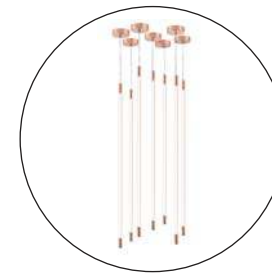

GIA ROUND | PG. 12

GIA | PG. 14

CUBIE | PG. 16

GEMMA | PG. 18

ILU | PG. 20

THIN LED | PG. 22

CAPELLA | PG. 24

H2O | PG. 26

BOLIO | PG. 28

GLOBO | PG. 30

FORT KNOX | PG. 32

CHESTNUT

Designer | VISO Design Studio

Spun metal light fixture with champagne finish

Fixture can be installed on the ceiling, as a wall sconce or used as decorative art

Available in four standard clusters: four, six, nine and eleven.

Connected to individual power sources or to a single source with the purchase of a connecting kit*

The angle of each plate can be articulated individually