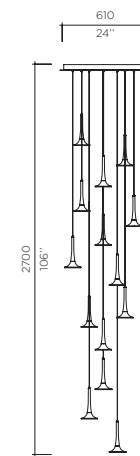

Available in four standard clusters: four, six, nine and eleven.

Connected to individual power sources or to a single source with the purchase of a connecting kit*

The angle of each plate can be articulated individually

FINISHES

MIRRORED SILVER 12

MIRRORED COPPER 22

MIRRORED GOLD 24

HAIRLINE BRONZE 45

Model **Alo Suspension**
 Size 152, 229
 Ref. # SM.07.350__
 MM.07.350__
 Lamping 1 x 1W LED
 3000K, 100Lm/ea.

Model **Alo Suspension**
 Size 152, 229
 Ref. # 3SM.07.350__
 5MM.07.350__
 Lamping 3 x 1W LED
 3000K, 100Lm/ea.

Model **Alo Suspension**
 Size 152, 229
 Ref. # 5SM.07.350__
 9MM.07.350__
 Lamping 5 x 1W LED
 3000K, 100Lm/ea.

Model **Alo Suspension**
 Size 152, 229
 Ref. # 9SM.07.350__
 18MM.07.350__
 Lamping 9 x 1W LED
 3000K, 100Lm/ea.