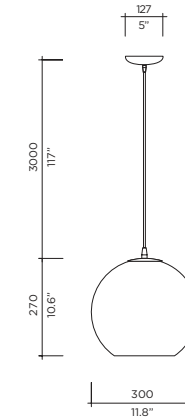

Model Size **Fort Knox Suspension**
300
Ref. # SM.07.798__
Lamp E26 / E27 (120V/220V)
1 x 60W max (Incandescent)
1 x 60W equivalent