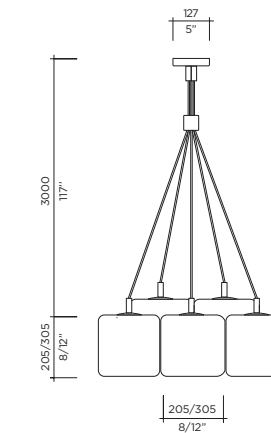

Model **H2O Suspension**
Size 205, 305
Ref. # SM.07.865_ __
GM.07.865_ __
Lamp E26 / E27 (120V/220V)
3 x 40W max
3 x 60W max
Incandescent
LED 3 x 40W equivalent
3 x 60W equivalent

Model **H2O Suspension**
Size 205, 305
Ref. # SM.07.867_ __
GM.07.867_ __
Lamp E26 / E27 (120V/220V)
5 x 40W max
5 x 60W max
Incandescent
LED 5 x 40W equivalent
5 x 60W equivalent