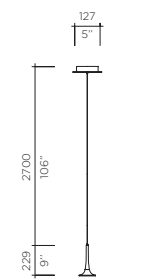

Model **Alo Suspension**
Size 152, 229
Ref. # SM.07.350__
MM.07.350__
Lamping 1 x 1W LED
3000K, 100Lm/ea.