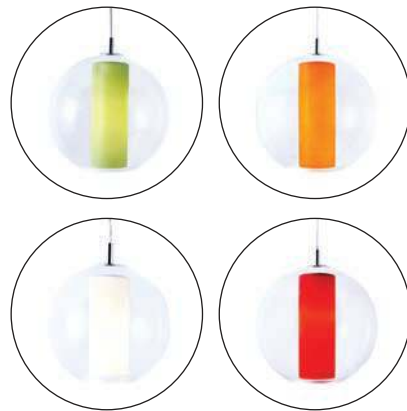

High-quality clear polycarbonate body
Hand-painted Murano-style glass
Chrome metal components
LED option is available

INSERT OPTIONS