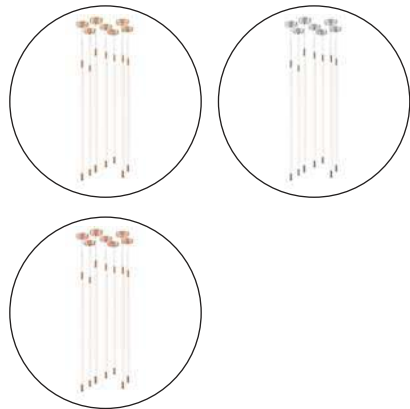

- Plated metal finishes available
- Custom colour gels available
- Custom canopies are available
- Custom metal finish components are available
- Dual dimming with 0-10V
- ELV (reverse phase)
- Colour temperature: 3000K
- Horizontal or vertical installation models

METALLIC FINISHES