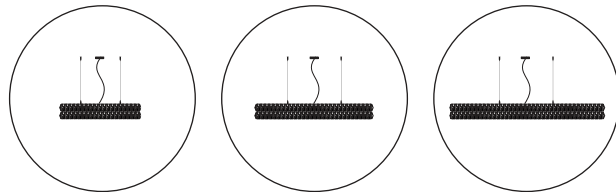

OPTIONS

Model **Gia Suspension**
Size 1200, 1800, 2400
Ref. # SM.07.271
MM.07.271
GM.07.271

Lamp G9 Bi-Pin Halogen (120v/220v)
5 x 25W (1200)
7 x 25W (1800)
10 x 25W (2400)

LED
5 x 25W equivalent
7 x 25W equivalent
10 x 25W equivalent

	SM	MM	GM
Lbs	35	45	58
Kg	15.9	20.4	26.3