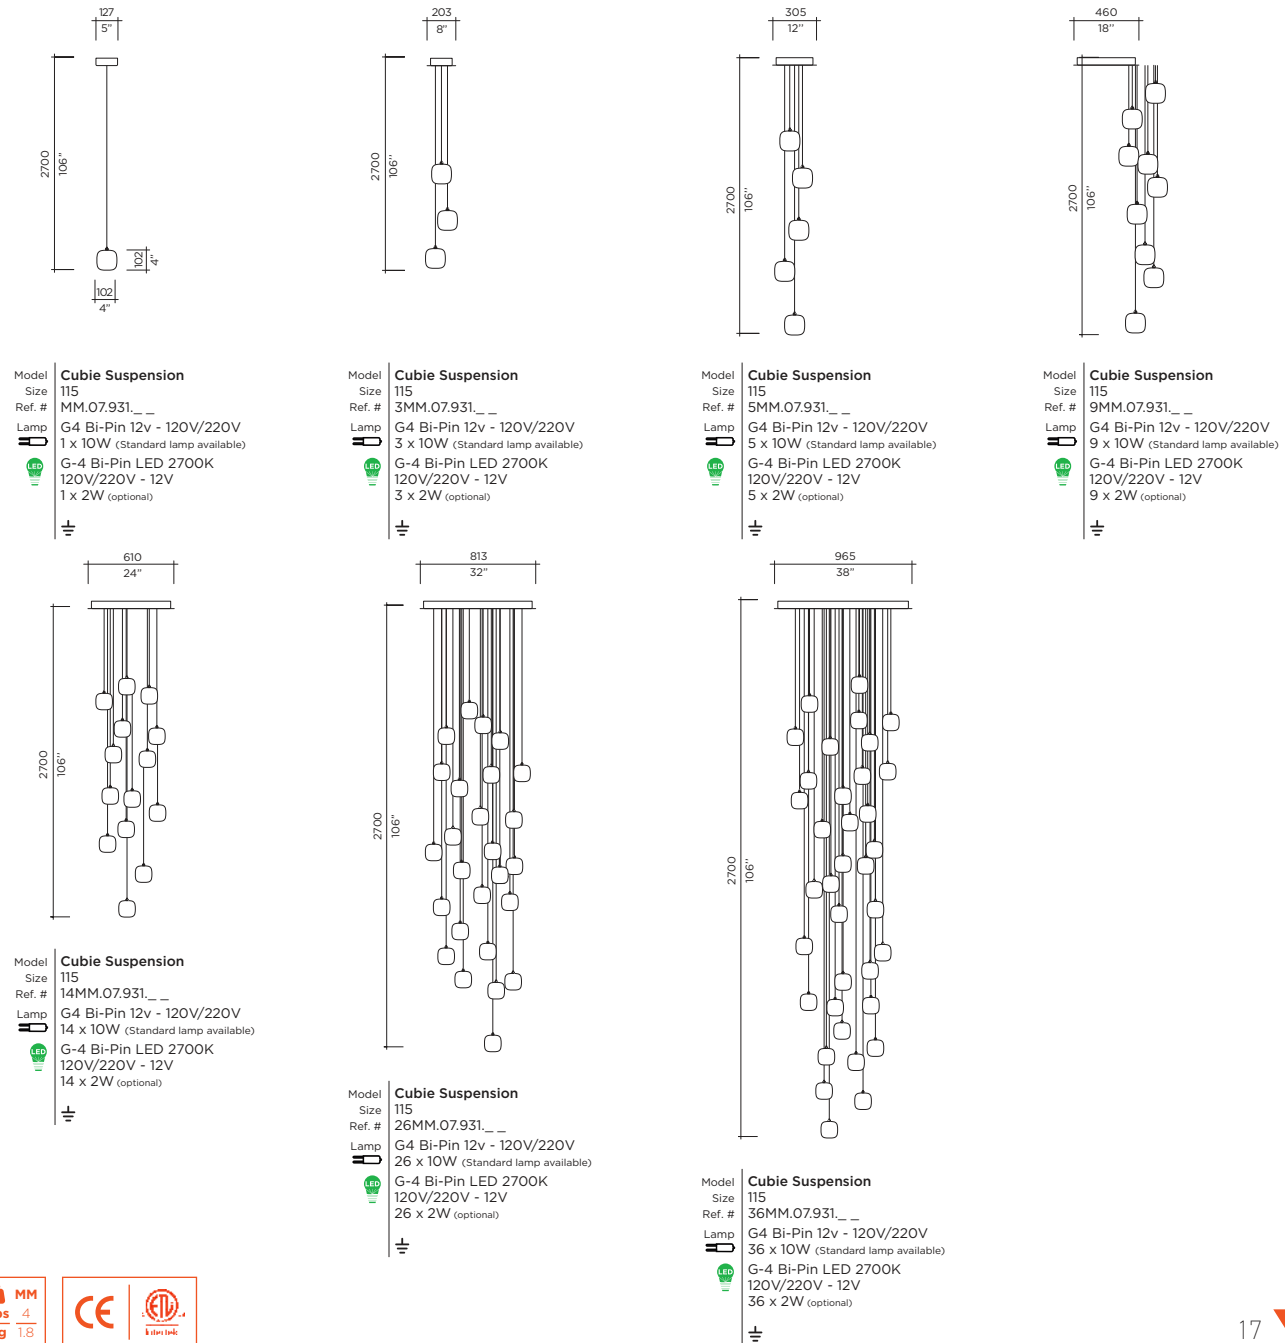

CUBIE

Designer | Filipe Lisboa

Hand-molded crystal body

Chrome metal canopy and metal details

Unique cable suspension that does not require aircraft cables

Custom designed clusters and drops are available

LED option is available

Dims from 100% - 15%

ELV dimming

OPTIONS