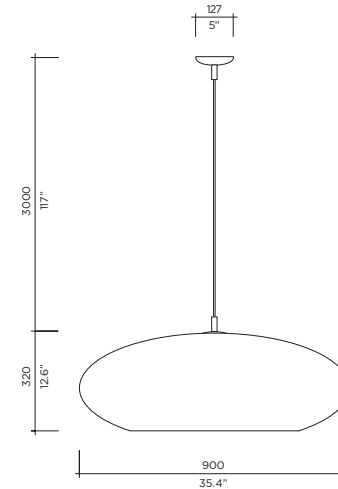

OPTIONS

WHITE 10

SILVER 12

BLACK 21

COPPER 22

Model **Capella Suspension**
 Size 600
 Ref. # MM.07.832._._
 Lamp E26 / E27 (120V/220V)
 3 x 40W max incandescent
 3 x 40W equivalent

Model **Capella Suspension**
 Size 900
 Ref. # GM.07.833._._
 Lamp E26 / E27 (120V/220V)
 3 x 40W max incandescent
 3 x 40W equivalent