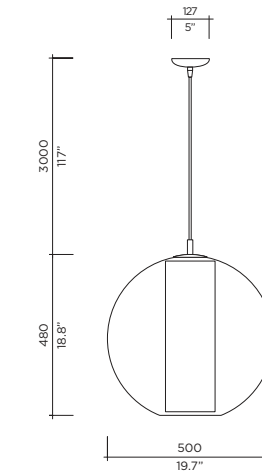

INSERT OPTIONS

Model | **IlU Suspension**
Size | 500
Ref. # | GM.07.903_...
Lamp | E26 / E27 (120v/220v)
1 x 60W max (incandescent)
LED 1 x 60W equivalent