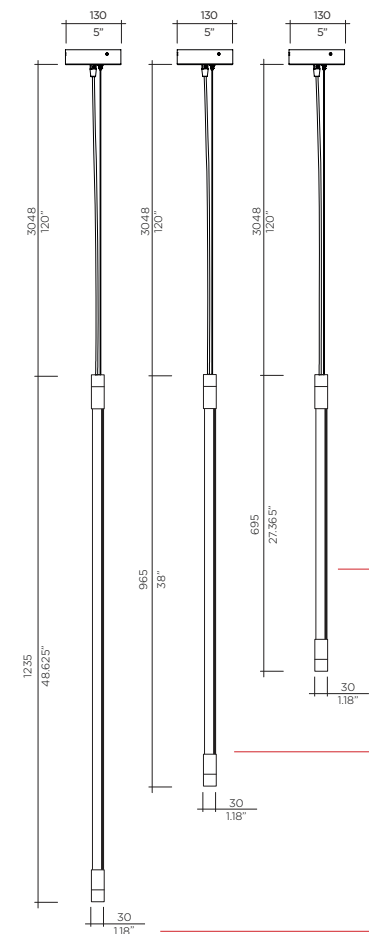

VERTICAL CONFIGURATION

Model **Thin LED Suspension**
Size 695
Ref. # XBM.07.950___L
Lamping 1 x 8W LED
3000K, 640Lm
0-10V and ELV Dimming

Model **Thin LED Suspension**
Size 965
Ref. # BM.07.950___L
Lamping 1 x 12W LED
3000K, 960Lm
0-10V and ELV Dimming

Model **Thin LED Suspension**
Size 1235
Ref. # SM.07.950___L
Lamping 1 x 16W LED
3000K, 1280Lm
0-10V and ELV Dimming