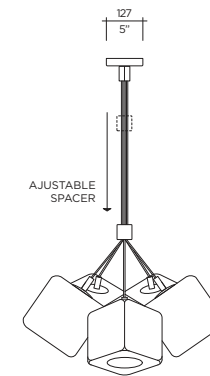

H2O

Designer | VISO Design Studio

Semi-metalized top quality polycarbonate body

Chrome metal canopy

Custom clusters are available

Custom canopies are available

LED option is available

FINISHES

Model **H2O Suspension**
Size 205, 305
Ref. # SM.07.861_ __
GM.07.862_ __
Lamp E26 / E27 (120V/220V)
1 x 40W max
1 x 60W max
Incandescent
LED 1 x 40W equivalent
1 x 60W equivalent

Model **H2O Floor**
Size 305
Ref. # GM.08.862_ __
Lamp E26 / E27 (120V/220V)
1 x 60W max
Incandescent
LED 1 x 60W equivalent

Model **H2O Suspension**
Size 205, 305
Ref. # SM.07.865_ __
GM.07.865_ __
Lamp E26 / E27 (120V/220V)
3 x 40W max
3 x 60W max
Incandescent
LED 3 x 40W equivalent
3 x 60W equivalent

Model **H2O Suspension**
Size 205, 305
Ref. # SM.07.867_ __
GM.07.867_ __
Lamp E26 / E27 (120V/220V)
5 x 40W max
5 x 60W max
Incandescent
LED 5 x 40W equivalent
5 x 60W equivalent