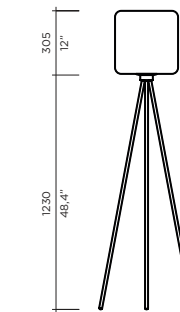

FINISHES

SILVER 12

COPPER 22

GOLD 24

Model **H2O Suspension**
 Size 205, 305
 Ref. # SM.07.861_ __
 GM.07.862_ __
 Lamp E26 / E27 (120V/220V)
 1 x 40W max
 1 x 60W max
 Incandescent
 LED 1 x 40W equivalent
 1 x 60W equivalent