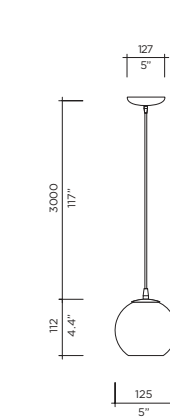

Model Size **Fort Knox Suspension**
125
Ref. # BM.07.798__
Lamp G-4 Bi-Pin (120V/220V)
1 x 20W max (G4 Halogen)
1 x 2W LED (G4)