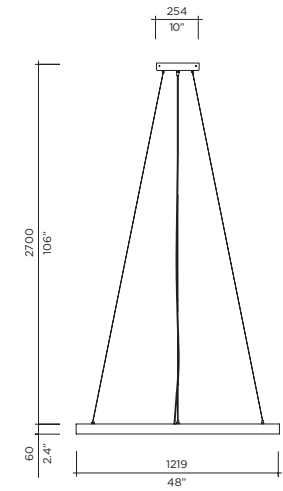

Model Size 610
Ref. # SM.07.500_--
Lamping 1 x 30W LED
3000K, 2400Lm

Model Size 914
Ref. # MM.07.500_--
Lamping 1 x 36w LED
3000K, 2880Lm

Model Size 1219
Ref. # GM.07.500_--
Lamping 1 x 48w LED
3000K, 3840Lm