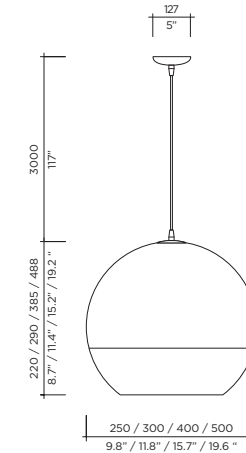

Model	Bolio Suspension
Size	250, 300, 400, 500
Ref. #	BM.07120 __ SM.07120 __ MM.07121 __ GM.07122 __
Lamp	E26 / E27 (120V/220V) 1 x 40W max (250 only) 1 x 60W max (300 only) 1 x 75W max (400, 500) Incandescent
	LED 1 x 40W equivalent 1 x 60W equivalent 1 x 75W equivalent

	BM	SM	MM	GM
Lbs	1	1	2	3
Kg	.5	.5	1	1.4