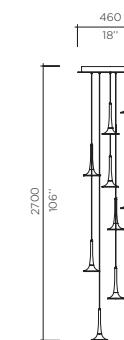

Model **Alo Suspension**
 Size 152, 229
 Ref. # 5SM.07.350__
 9MM.07.350__
 Lamping 5 x 1W LED
 3000K, 100Lm/ea.

Model **Alo Suspension**
 Size 152, 229
 Ref. # 9SM.07.350__
 18MM.07.350__
 Lamping 9 x 1W LED
 3000K, 100Lm/ea.