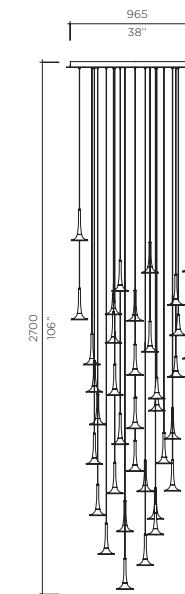

Available in four standard clusters: four, six, nine and eleven.

Connected to individual power sources or to a single source with the purchase of a connecting kit*

The angle of each plate can be articulated individually

Model **Alo Suspension**
 Size 152, 229
 Ref. # 5SM.07.350__
 9MM.07.350__
 Lamping 5 x 1W LED
 3000K, 100Lm/ea.

Model **Alo Suspension**
 Size 152, 229
 Ref. # 9SM.07.350__
 18MM.07.350__
 Lamping 9 x 1W LED
 3000K, 100Lm/ea.

Model **Alo Suspension**
 Size 152, 229
 Ref. # 14SM.07.350__
 14MM.07.350__
 Lamping 14 x 1W LED
 3000K, 100Lm/ea.

Model **Alo Suspension**
 Size 152, 229
 Ref. # 24SM.07.350__
 24MM.07.350__
 Lamping 24 x 1W LED
 3000K, 100Lm/ea.