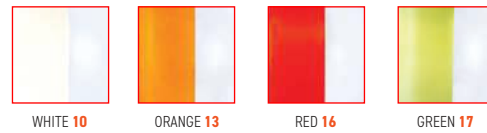

INSERT OPTIONS

Model | **IlU Suspension**
Size | 500
Ref. # | GM.07.903_...
Lamp | E26 / E27 (120v/220v)
1 x 60W max (incandescent)
LED 1 x 60W equivalent