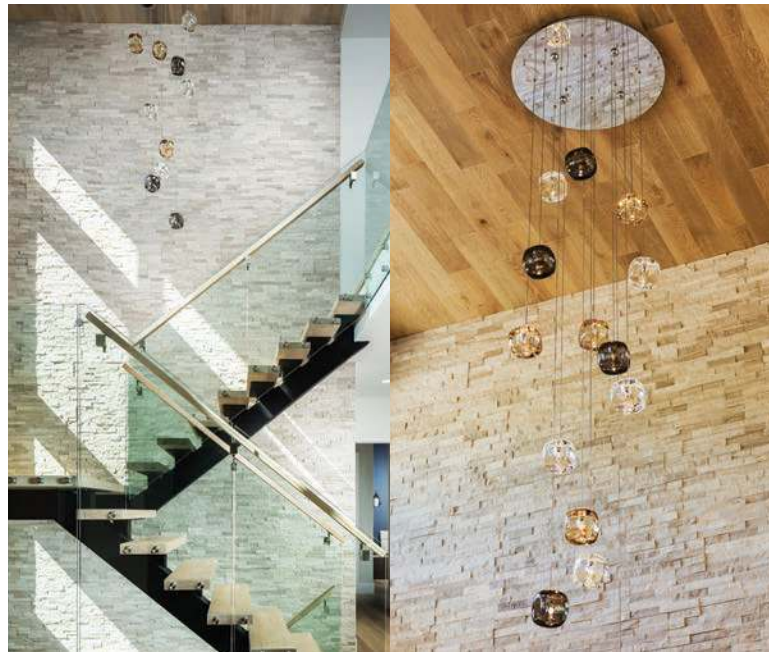

CUBIE

Designer | Filipe Lisboa