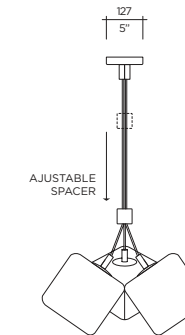

H2O

Designer | VISO Design Studio

Semi-metalized top quality polycarbonate body

Chrome metal canopy

Custom clusters are available

Custom canopies are available

LED option is available

FINISHES

Model **H2O Suspension**
Size 205, 305
Ref. # SM.07.861_ __
GM.07.862_ __
Lamp E26 / E27 (120V/220V)
1 x 40W max
1 x 60W max
Incandescent
LED 1 x 40W equivalent
1 x 60W equivalent

Model **H2O Floor**
Size 305
Ref. # GM.08.862_ __
Lamp E26 / E27 (120V/220V)
1 x 60W max
Incandescent
LED 1 x 60W equivalent

Model **H2O Suspension**
Size 205, 305
Ref. # SM.07.865_ __
GM.07.865_ __
Lamp E26 / E27 (120V/220V)
3 x 40W max
3 x 60W max
Incandescent
LED 3 x 40W equivalent
3 x 60W equivalent

Model **H2O Suspension**
Size 205, 305
Ref. # SM.07.867_ __
GM.07.867_ __
Lamp E26 / E27 (120V/220V)
5 x 40W max
5 x 60W max
Incandescent
LED 5 x 40W equivalent
5 x 60W equivalent