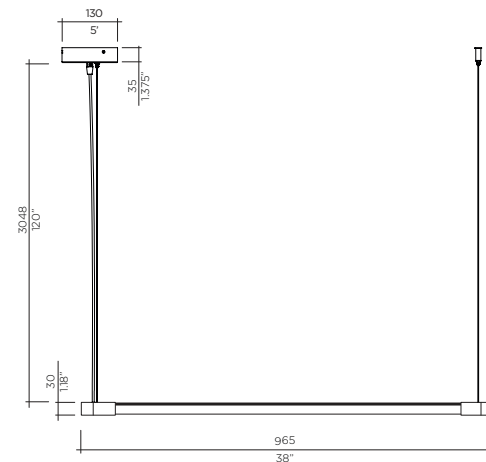

METALLIC FINISHES

SILVER 12

COPPER 22

GOLD 24

Model **Thin LED Suspension**
 Size 1235
 Ref. # SM.07.951___L
 Lamping 1 x 16W LED
 3000K, 1280Lm
 0-10V and ELV Dimming

Model **Thin LED Suspension**
 Size 965
 Ref. # BM.07.951___L
 Lamping 1 x 12W LED
 3000K, 960Lm
 0-10V and ELV Dimming