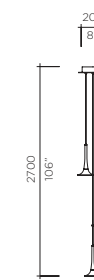

FINISHES

MIRRORED SILVER 12

MIRRORED COPPER 22

MIRRORED GOLD 24

HAIRLINE BRONZE 45

Model **Alo Suspension**
 Size 152, 229
 Ref. # SM.07.350__
 MM.07.350__
 Lamping 1 x 1W LED
 3000K, 100Lm/ea.

Model **Alo Suspension**
 Size 152, 229
 Ref. # 3SM.07.350__
 5MM.07.350__
 Lamping 3 x 1W LED
 3000K, 100Lm/ea.