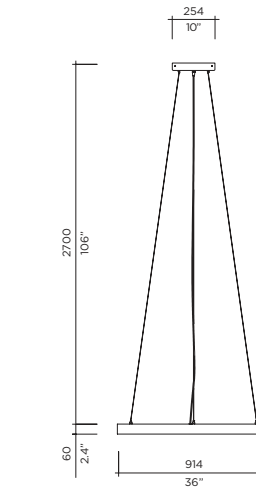

Model Size 610
Ref. # SM.07.500_--
Lamping 1 x 30W LED
3000K, 2400Lm

Model Size 914
Ref. # MM.07.500_--
Lamping 1 x 36w LED
3000K, 2880Lm

Model Size 1219
Ref. # GM.07.500_--
Lamping 1 x 48w LED
3000K, 3840Lm