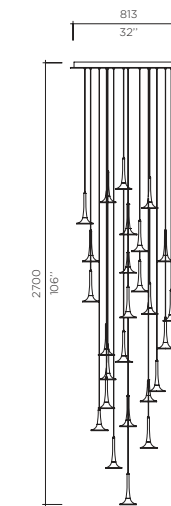

Model **Alo Suspension**
Size 152, 229
Ref. # 24SM.07.350__
24MM.07.350__
Lamping 24 x 1W LED
3000K, 100Lm/ea.