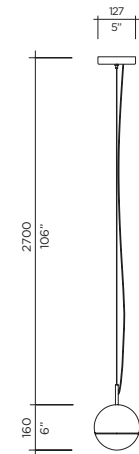

Model **Wandering Star Suspension**
Size 160
Ref. # MM.07.351._ _
Lamping 12W LED
3000K, 960Lm
Triac/ELV/0-10V Dimming Available
Dims from 100% - 15%