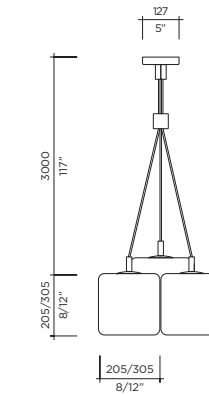

H2O

Designer | VISO Design Studio

Semi-metalized top quality polycarbonate body

Chrome metal canopy

Custom clusters are available

Custom canopies are available

LED option is available

FINISHES

Model **H2O Suspension**
Size 205, 305
Ref. # SM.07.861_ __
GM.07.862_ __
Lamp E26 / E27 (120V/220V)
1 x 40W max
1 x 60W max
Incandescent
LED 1 x 40W equivalent
1 x 60W equivalent

Model **H2O Floor**
Size 305
Ref. # GM.08.862_ __
Lamp E26 / E27 (120V/220V)
1 x 60W max
Incandescent
LED 1 x 60W equivalent

Model **H2O Suspension**
Size 205, 305
Ref. # SM.07.865_ __
GM.07.865_ __
Lamp E26 / E27 (120V/220V)
3 x 40W max
3 x 60W max
Incandescent
LED 3 x 40W equivalent
3 x 60W equivalent

Model **H2O Suspension**
Size 205, 305
Ref. # SM.07.867_ __
GM.07.867_ __
Lamp E26 / E27 (120V/220V)
5 x 40W max
5 x 60W max
Incandescent
LED 5 x 40W equivalent
5 x 60W equivalent