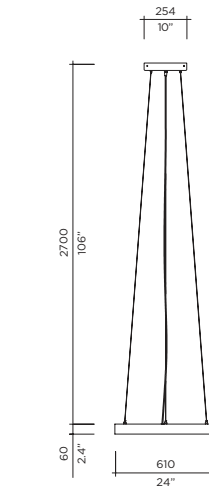

Model Size 610
Ref. # SM.07.500_--
Lamping 1 x 30W LED
3000K, 2400Lm