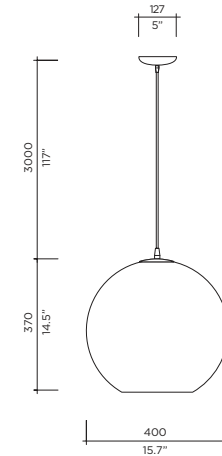

Model Size **Fort Knox Suspension**
400
Ref. # MM.07.798__
Lamp E26 / E27 (120V/220V)
1 x 75W max (Incandescent)
1 x 75W equivalent