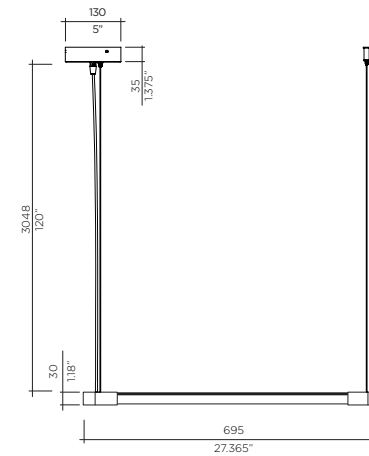

METALLIC FINISHES

SILVER 12

COPPER 22

GOLD 24

Model **Thin LED Suspension**
 Size 1235
 Ref. # SM.07.951___L
 Lamping 1 x 16W LED
 3000K, 1280Lm
 0-10V and ELV Dimming

Model **Thin LED Suspension**
 Size 965
 Ref. # BM.07.951___L
 Lamping 1 x 12W LED
 3000K, 960Lm
 0-10V and ELV Dimming