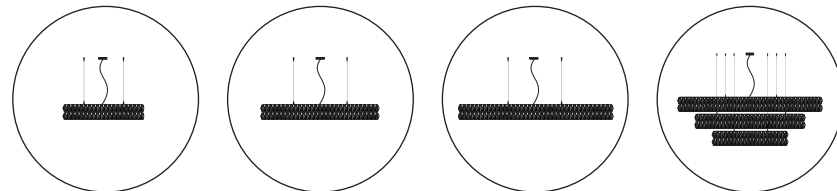

OPTIONS

Model Gia Round Suspension
Size 600, 900, 1200
Ref. # SM.07.281
MM.07.281
GM.07.281
Lamp G9 Bi-Pin Halogen (120V/220V)
6 x 25W (600)
10 x 25W (900)
12 x 25W (1200)
LED
6 x 25W equivalent
10 x 25W equivalent
12 x 25W equivalent