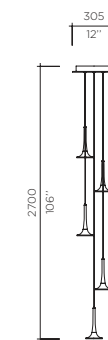

FINISHES

MIRRORED SILVER 12

MIRRORED COPPER 22

MIRRORED GOLD 24

HAIRLINE BRONZE 45

Model **Alo Suspension**
 Size 152, 229
 Ref. # SM.07.350__
 MM.07.350__
 Lamping 1 x 1W LED
 3000K, 100Lm/ea.

Model **Alo Suspension**
 Size 152, 229
 Ref. # 3SM.07.350__
 5MM.07.350__
 Lamping 3 x 1W LED
 3000K, 100Lm/ea.

Model **Alo Suspension**
 Size 152, 229
 Ref. # 5SM.07.350__
 9MM.07.350__
 Lamping 5 x 1W LED
 3000K, 100Lm/ea.

Model **Alo Suspension**
 Size 152, 229
 Ref. # 9SM.07.350__
 18MM.07.350__
 Lamping 9 x 1W LED
 3000K, 100Lm/ea.