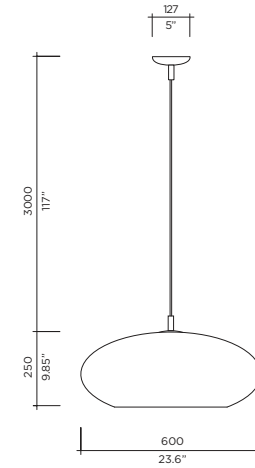

OPTIONS

WHITE 10

SILVER 12

BLACK 21

COPPER 22

Model **Capella Suspension**
 Size 600
 Ref. # MM.07.832._._
 Lamp E26 / E27 (120V/220V)
 3 x 40W max incandescent
 3 x 40W equivalent

Model **Capella Suspension**
 Size 900
 Ref. # GM.07.833._._
 Lamp E26 / E27 (120V/220V)
 3 x 40W max incandescent
 3 x 40W equivalent