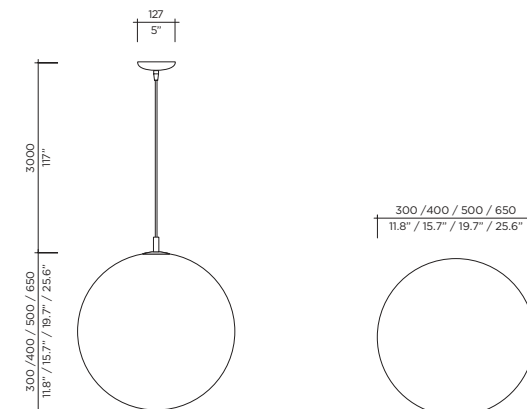

LED option is available

OPTIONS

Model	Globo Suspension
Size	300, 400, 500, 650
Ref. #	SM.07.381_-- MM.07.382_-- GM.07.383_-- XGM.07.384_--
Lamp	E26 / E27 (120V/220V) 1 x 100W max (650, 500 only) Incandescent 1 x 60W max (400, 300 only) Incandescent 1 x 100W equivalent 1 x 60W equivalent