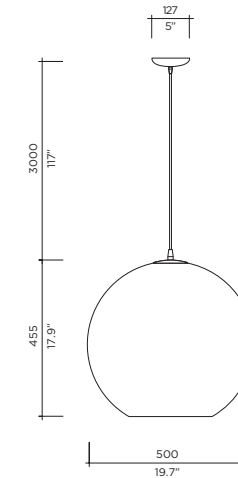

Model Size **Fort Knox Suspension**
500
Ref. # GM.07.798__
Lamp E26 / E27 (120V/220V)
1 x 75W max (Incandescent)
1 x 75W equivalent

	BM	SM	MM	GM
Lbs	1	1	2	3
Kg	.45	.45	.9	1.4