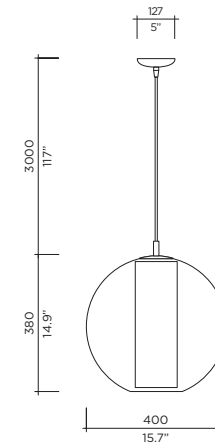

Model | **IlU Suspension**
Size | 400
Ref. # | MM.07.902_...
Lamp | E26 / E27 (120v/220v)
1 x 60W max (incandescent)
LED 1 x 60W equivalent