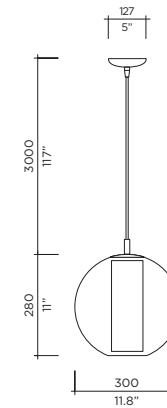

Model | **IlU Suspension**
Size | 300
Ref. # | SM.07.901_...
Lamp | E26 / E27 (120v/220v)
1 x 40W max (incandescent)
LED 1 x 40W equivalent

Lbs	SM	MM	GM	CE	EUTRAC
	3	4	5		
Kg	1.4	1.8	2.3