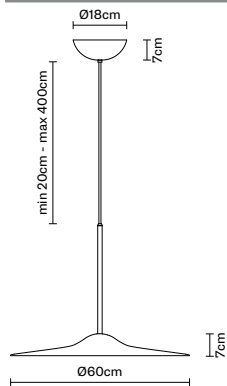

Gio Minelli & Marco Fossati

Pendant lamp / Sospensione

	Code		Price (excl. TAX)	
LED 100-277V 1x20W Available in 2700K or 3000K (4000K by request) 1604lm, CRI 90+ IP40 Net weight: - kg Dimm. 1..10V Included: LED, Dimmable electronic driver / LED, Alimentatore elettronico dimmerabile	F58 A71 06	Ocean	962,00 € 3000K	
	F58 A71 32	Coral	962,00 € 3000K	
	F58 A71 37	Concrete	962,00 € 3000K	
	F58 A71 43	Lawn green	962,00 € 3000K	
	F58 A71 47	Honey	962,00 € 3000K	
	F58 A72 06	Ocean	962,00 € 2700K	
	F58 A72 32	Coral	962,00 € 2700K	
	F58 A72 37	Concrete	962,00 € 2700K	
	F58 A72 43	Lawn green	962,00 € 2700K	
	F58 A72 47	Honey	962,00 € 2700K	
	LED 220-240V 1x20W Available in 2700K or 3000K (4000K by request) 1604lm, CRI 90+ IP40 Net weight: - kg Dimm. DALI-PUSH Included: LED, Dimmable electronic driver / LED, Alimentatore elettronico dimmerabile	F58 A81 06	Ocean	962,00 € 3000K
		F58 A81 32	Coral	962,00 € 3000K
F58 A81 37		Concrete	962,00 € 3000K	
F58 A81 43		Lawn green	962,00 € 3000K	
F58 A81 47		Honey	962,00 € 3000K	
F58 A82 06		Ocean	962,00 € 2700K	
F58 A82 32		Coral	962,00 € 2700K	
F58 A82 37		Concrete	962,00 € 2700K	
F58 A82 43		Lawn green	962,00 € 2700K	
F58 A82 47		Honey	962,00 € 2700K	
LED 220-240V 1x20W Available in 2700K or 3000K (4000K by request) 1604lm, CRI 90+ IP40 Net weight: - kg Dimm. Phase cut 30%-100% Included: LED, Dimmable electronic driver / LED, Alimentatore elettronico dimmerabile		F58 A91 06	Ocean	962,00 € 3000K
		F58 A91 32	Coral	962,00 € 3000K
	F58 A91 37	Concrete	962,00 € 3000K	
	F58 A91 43	Lawn green	962,00 € 3000K	
	F58 A91 47	Honey	962,00 € 3000K	
	F58 A92 06	Ocean	962,00 € 2700K	
	F58 A92 32	Coral	962,00 € 2700K	
	F58 A92 37	Concrete	962,00 € 2700K	
F58 A92 43	Lawn green	962,00 € 2700K		
F58 A92 47	Honey	962,00 € 2700K