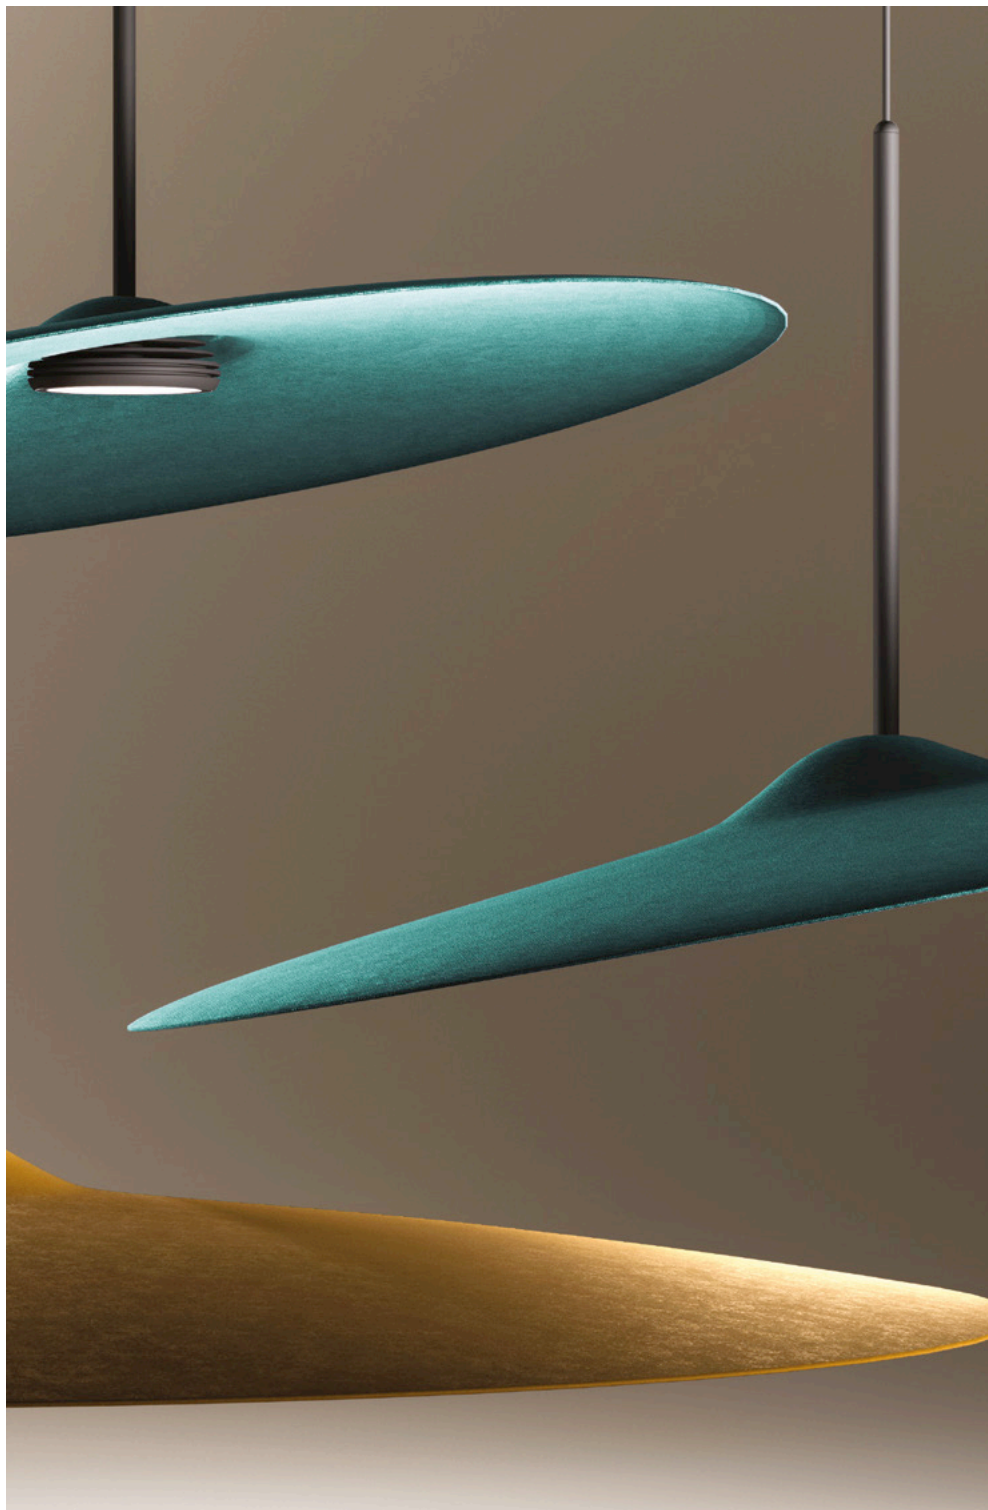

The Bungee Collection is a full-height floor-to-ceiling lamp for indoor use. The light fittings are supported on a fabric cable that is fixed to the ceiling. The power supply is at floor level. The body of the fitting can slide up and down and rotate, and has an aluminium ring with steel springs that enable the beam of light to be directed as desired. The light source is an integrated LED and is available with a dimmer PUSH.

The spotlight is made of blown glass and is suspendable at varying heights. The internal glass is available in licorice, plum, petroleum, bronze finishes and has a choice of four textures: slick, rigadin, baloton, aqua. The outside glass is clear. The canopies are available in white or black and can be connected from one to four light points to each one. The lamp is suitable for use with E14 bulbs and can be dimmed with phase cut.

Acustica

18

Akoya

26

Puppy

32

Ispirato ad un piatto della batteria, il grande e sottile paralume di Acustica ne ribalta il concetto, assorbendo le onde sonore ambientali e creando un elevato comfort acustico. La sua posizione naturalmente inclinata e la leggerezza del paralume, permette di avere composizioni di lampade dinamiche e creative. La fonte luminosa è centrale e fissa, Acustica è disponibile in più varianti colore. È ideale per ambienti pubblici come ristoranti, uffici di lusso ma anche ampi spazi di attesa.

The wide, slim shape of the Acustica lampshade is inspired by the cymbal of a drum kit, but reverses the musical concept by absorbing sound from the space, to create a high level of acoustic comfort. Its naturally inclined angle, and its lightness, make possible dynamic and creative compositions of multiple lamps, whilst the light source itself remains central and fixed. Acustica is available in a range of colour variations, and is ideal for use in public spaces such as restaurants and luxury offices, as well as large waiting areas.